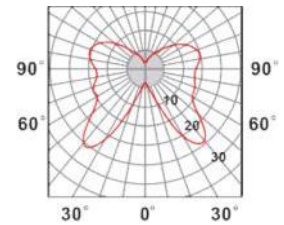

AmericanBright™
Bright ideas. Brilliant solutions.

Light distribution

Candle

Features

LED candle light is designed to replace 40W traditional filament lamp for general lighting. LED candle lights are extremely economical and environmentally friendly by less energy consumption, long lifetime, no UV emissions. This product fits into daily lights. Instant on without flickering.

Applications

Interior lighting
General lighting

Specifications

Model	Volt	Watt	Lumen	CCT	Base	CRI	PF	Beam Angle	Dimmable
B37	120V	5W	350lm	2700K	E14	≥80	≥0.5	220°	Y