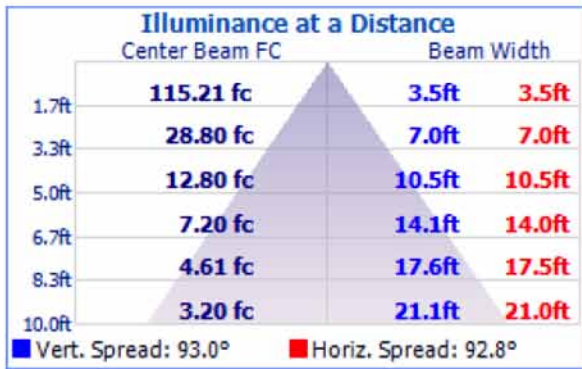

### LIGHT DISTRIBUTION

Beam Angle = 93.0° (V)

Field Angle = 131.6° (V)

Polar Candela

AmericanBright™  
 Bright ideas. Brilliant solutions.