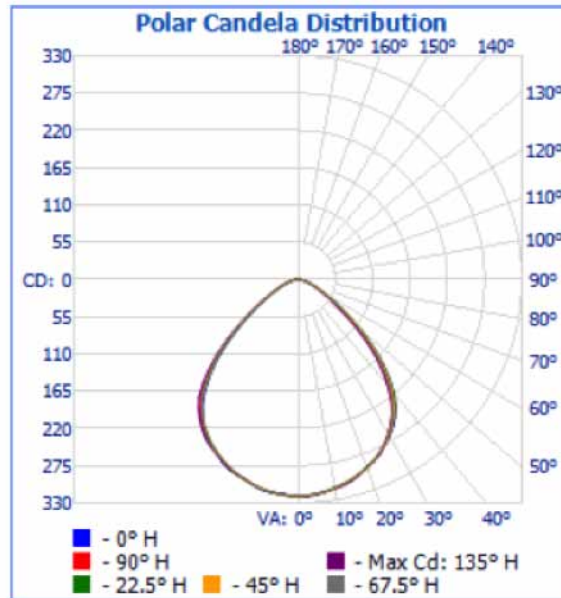

### LIGHT DISTRIBUTION

Beam Angle = 93.0° (V)

Field Angle = 131.6° (V)

Polar Candela

AmericanBright™  
 Bright ideas. Brilliant solutions.