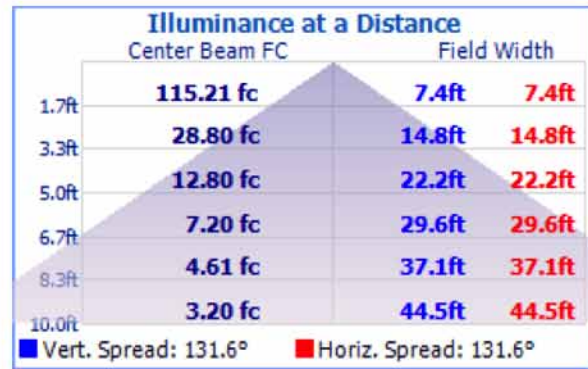

### LIGHT DISTRIBUTION

Beam Angle = 93.0° (V)

Field Angle = 131.6° (V)

Polar Candela

AmericanBright™  
 Bright ideas. Brilliant solutions.