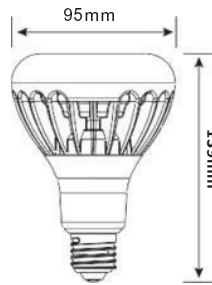

AmericanBright™
Bright ideas. Brilliant solutions.

BR30

Features

LED reflector type lamp is designed to replace traditional 60W or 75W BR lamps for general lighting. LED reflector type lamps are extremely economical and environmentally friendly by less energy consumption, long lifetime, no UV emissions.

Applications

Interior lighting
General lighting

Specifications

Model	Volt	Watt	Lumen	CCT	Base	CRI	PF	Beam Angle	Dimmable
BR30	120V	13W	800lm	2700K	E26	≥80	≥0.9	120°	Y
BR30	120V	16W	1100lm	2700K	E26	≥80	≥0.9	120°	Y